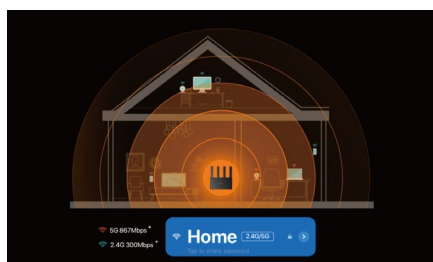

Tenda

All for better networking.

4G08

AC1200 Dual-Band Wi-Fi 4G+ LTE Router

www.tendacn.com

4G08

AC1200 Dual-Band Wi-Fi 4G+ LTE Router

Tenda 4G08 is an AC1200 Dual-Band Wi-Fi 4G+ LTE router, providing 4G speeds of up to 300Mbps through carrier aggregation technology. Featuring MU-MIMO and Beamforming technologies, it offers wider coverage and more access. you can seamlessly expand your Wi-Fi network via Tenda Mesh technology. It is compatible with various SIM card types, offering plug-and-play convenience and easy management via App. Whether for villas, offices, conference rooms, surveillance, or temporary stores, the Tenda 4G08 ensures a high-speed, stable network experience.

The Highlights

CAT6 4G+, Up to 300Mbps

4-Antenna Dual-Band 1167Mbps Wi-Fi

Mesh Technology Easily Expands Network

Main Features

Carrier Aggregation Technology, 4G Speed up to 300Mbps

Via carrier aggregation technology, bandwidth is combined from two LTE frequency bands at the base station, Compared to other routers, the 4G speed can reach up to 300 Mbps.

Smooth Connection for Multiple Devices

With the MU-MIMO and Beamforming technologies, the AC1200 Dual-band Wi-Fi provides wider coverage and more access. It allows for seamless enjoyment of 4K video streaming, live broadcasts, and remote meetings.

Mesh Network Covers Larger Houses

For larger houses, Tenda Mesh technology provides flexible and cost-effective Wi-Fi expansion, ensuring seamless whole-home coverage with a single Wi-Fi name.

One Nano SIM Card, Plug and Play