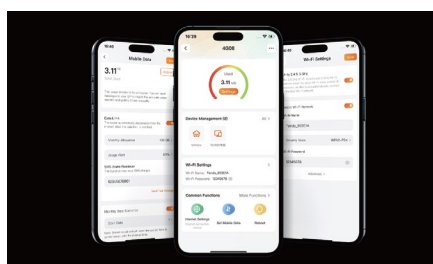

Smooth Connection for Multiple Devices

With the MU-MIMO and Beamforming technologies, the AC1200 Dual-band Wi-Fi provides wider coverage and more access. It allows for seamless enjoyment of 4K video streaming, live broadcasts, and remote meetings.

Mesh Network Covers Larger Houses

For larger houses, Tenda Mesh technology provides flexible and cost-effective Wi-Fi expansion, ensuring seamless whole-home coverage with a single Wi-Fi name.

One Nano SIM Card, Plug and Play

Compatible with numerous SIM card types from various carriers, simply plug in a Nano SIM card and power it on, you will enjoy fast and stable Wi-Fi, where you're at home or working remote.

Smart Network Backup Ensures a Stable Connection

Easy Network Management

It can be flexibly managed via “Tenda WiFi” App for local and remote access, while professional configurations can also be performed through the web interface.

Specification

| Hardware Specifications | |
|-------------------------|--|
| 4G Cartgory | LTE CAT.6 |
| 4G/3G standards | FDD-LTE,TDD-LTE,WCDMA |
| Working Bands | FDD-LTE: B1/B3/B5/B7/B8/B20/B28; TDD-LTE: B38/B40/B41; WCDMA: B1/B5/B8; 2CA: B1 + B1/B3/B5/B7/B8/B20/B28; B3 + B3/B5/B7/B8/B20/B28; B7 + B5/B7/B8/B20/B28; B38 + B38;B40 + B40;B41 + B41 |
| Max 4G speed | DL:300Mbps; UL:50Mbps |
| Wi-Fi standards | 802.11b/g/n/ac |
| Wi-Fi frequency | 2.4GHz/5.8GHz |
| Wi-Fi speed | 2.4GHz:300Mbps;5.8GHz:867Mbps; |
| Wi-Fi transmit Power | 2.4GHz:up to 20dBm;5.8GHz:up to 23dBm; |
| Interface | 1 × 10/100/1000 Mbps LAN/WAN Port; 1 × 10/100/1000 Mbps LAN Port; 1 × Nano SIM Card Slot |
| Button | WPS/Reset |
| Antennas | 2 External 4G/3G Antennas; 2 External Wi-Fi Antennas |
| LED indicators | Internet; Wi-Fi; LAN; 4G/3G Signal strength(3 Bars) |
| Dimensions (L*W*H) | 195*49.8*203.3mm |
| Weight | About 206g |
| Power supply | Power adapter:Input power AC 100V-240V 50/60Hz Output power:DC 12V==1A |