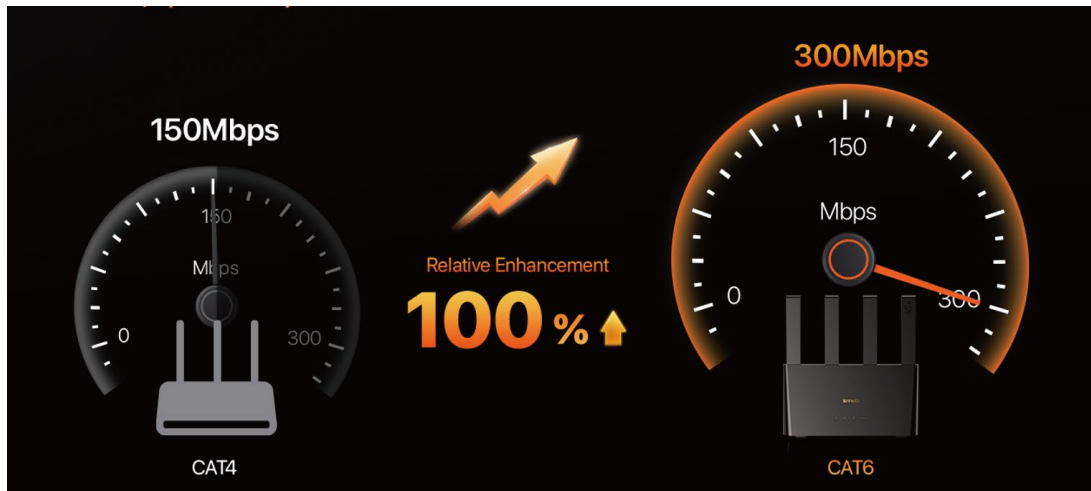

Tenda

All for better networking.

4G08

AC1200 Dual-Band Wi-Fi 4G+ LTE Router

www.tendacn.com

4G08

AC1200 Dual-Band Wi-Fi 4G+ LTE Router

Tenda 4G08 is an AC1200 Dual-Band Wi-Fi 4G+ LTE router, providing 4G speeds of up to 300Mbps through carrier aggregation technology. Featuring MU-MIMO and Beamforming technologies, it offers wider coverage and more access. you can seamlessly expand your Wi-Fi network via Tenda Mesh technology. It is compatible with various SIM card types, offering plug-and-play convenience and easy management via App. Whether for villas, offices, conference rooms, surveillance, or temporary stores, the Tenda 4G08 ensures a high-speed, stable network experience.

The Highlights

CAT6 4G+, Up to 300Mbps

4-Antenna Dual-Band 1167Mbps Wi-Fi

Mesh Technology Easily Expands Network

Main Features

Carrier Aggregation Technology, 4G Speed up to 300Mbps

Via carrier aggregation technology, bandwidth is combined from two LTE frequency bands at the base station, Compared to other routers, the 4G speed can reach up to 300 Mbps.

Mesh Network Covers Larger Houses

For larger houses, Tenda Mesh technology provides flexible and cost-effective Wi-Fi expansion, ensuring seamless whole-home coverage with a single Wi-Fi name.

One Nano SIM Card, Plug and Play