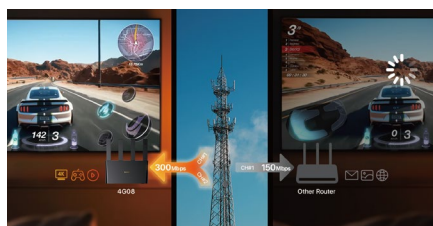

Tenda

All for better networking.

4G08

AC1200 Dual-Band Wi-Fi 4G+ LTE Router

www.tendacn.com

4G08

AC1200 Dual-Band Wi-Fi 4G+ LTE Router

Tenda 4G08 is an AC1200 Dual-Band Wi-Fi 4G+ LTE router, providing 4G speeds of up to 300Mbps through carrier aggregation technology. Featuring MU-MIMO and Beamforming technologies, it offers wider coverage and more access. you can seamlessly expand your Wi-Fi network via Tenda Mesh technology. It is compatible with various SIM card types, offering plug-and-play convenience and easy management via App. Whether for villas, offices, conference rooms, surveillance, or temporary stores, the Tenda 4G08 ensures a high-speed, stable network experience.

The Highlights

CAT6 4G+, Up to 300Mbps

4-Antenna Dual-Band 1167Mbps Wi-Fi

Mesh Technology Easily Expands Network

Main Features

Carrier Aggregation Technology, 4G Speed up to 300Mbps

Via carrier aggregation technology, bandwidth is combined from two LTE frequency bands at the base station, Compared to other routers, the 4G speed can reach up to 300 Mbps.

Smooth Connection for Multiple Devices

With the MU-MIMO and Beamforming technologies, the AC1200 Dual-band Wi-Fi provides wider coverage and more access. It allows for seamless enjoyment of 4K video streaming, live broadcasts, and remote meetings.

Mesh Network Covers Larger Houses

For larger houses, Tenda Mesh technology provides flexible and cost-effective Wi-Fi expansion, ensuring seamless whole-home coverage with a single Wi-Fi name.

One Nano SIM Card, Plug and Play