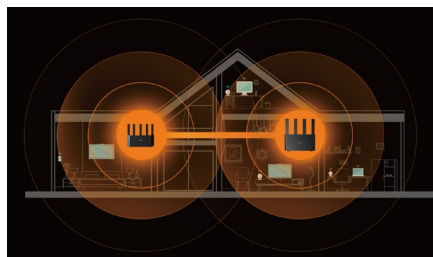

Tenda

All for better networking.

4G08

AC1200 Dual-Band Wi-Fi 4G+ LTE Router

www.tendacn.com

4G08

AC1200 Dual-Band Wi-Fi 4G+ LTE Router

Tenda 4G08 is an AC1200 Dual-Band Wi-Fi 4G+ LTE router, providing 4G speeds of up to 300Mbps through carrier aggregation technology. Featuring MU-MIMO and Beamforming technologies, it offers wider coverage and more access. you can seamlessly expand your Wi-Fi network via Tenda Mesh technology. It is compatible with various SIM card types, offering plug-and-play convenience and easy management via App. Whether for villas, offices, conference rooms, surveillance, or temporary stores, the Tenda 4G08 ensures a high-speed, stable network experience.

The Highlights

CAT6 4G+, Up to 300Mbps

4-Antenna Dual-Band 1167Mbps Wi-Fi

Mesh Technology Easily Expands Network

Main Features

Carrier Aggregation Technology, 4G Speed up to 300Mbps

Via carrier aggregation technology, bandwidth is combined from two LTE frequency bands at the base station, Compared to other routers, the 4G speed can reach up to 300 Mbps.

Smooth Connection for Multiple Devices

With the MU-MIMO and Beamforming technologies, the AC1200 Dual-band Wi-Fi provides wider coverage and more access. It allows for seamless enjoyment of 4K video streaming, live broadcasts, and remote meetings.

Mesh Network Covers Larger Houses

For larger houses, Tenda Mesh technology provides flexible and cost-effective Wi-Fi expansion, ensuring seamless whole-home coverage with a single Wi-Fi name.

One Nano SIM Card, Plug and Play